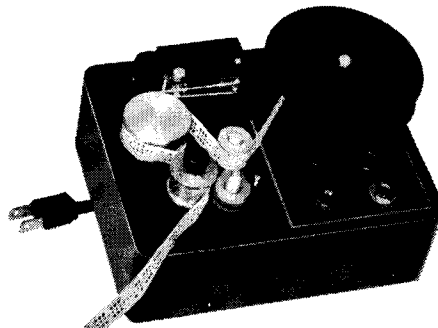

Model 10A $49.50

- At 10 words per minute, tapes run for 1 hour.
- All solid state design. Needs no warm-up. Operates from 115 Volt 60 cycle AC power line. No batteries.
- Includes 11 page Instruction Manual.
- Other capstans available for 12, 14, 18, 20, 22, 25 and 30 wpm at $2 each.

Model 10B identical to 10A except that it contains no tone source or speaker.

Model 10B $39.50

AUTOMATIC TELEGRAPH KEYS CORPORATION
275 Madison Ave., New York, New York 10016