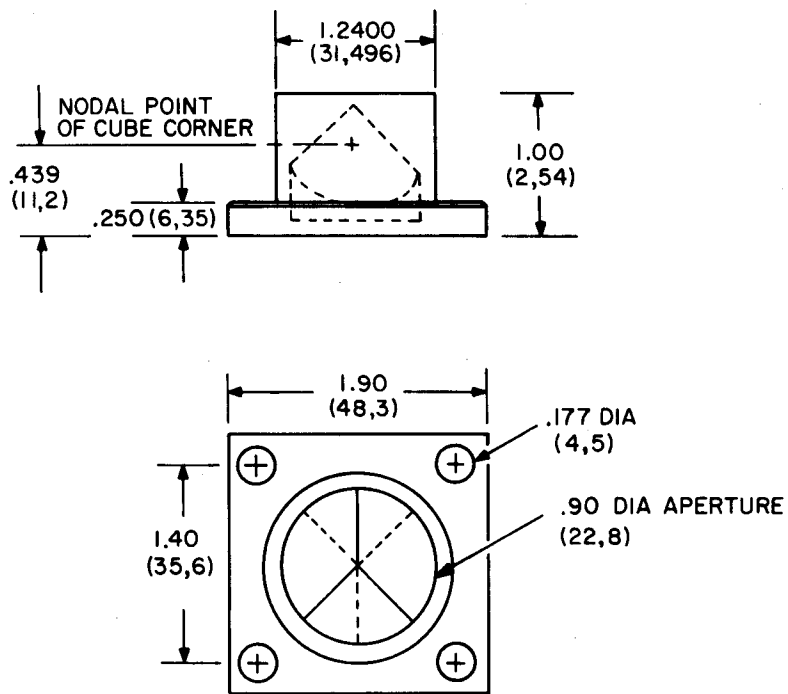

Figure 3. Dimensions of 10556A Retroreflector (Cube Corner)

DIMENSIONS : INCHES (MILLIMETERS)

Figure 4. Parts Identification of 10550B Laser Reflector, Mount, Base and Stand

HEWLETT · PACKARD

ELECTRONIC INSTRUMENTATION SALES AND SERVICE