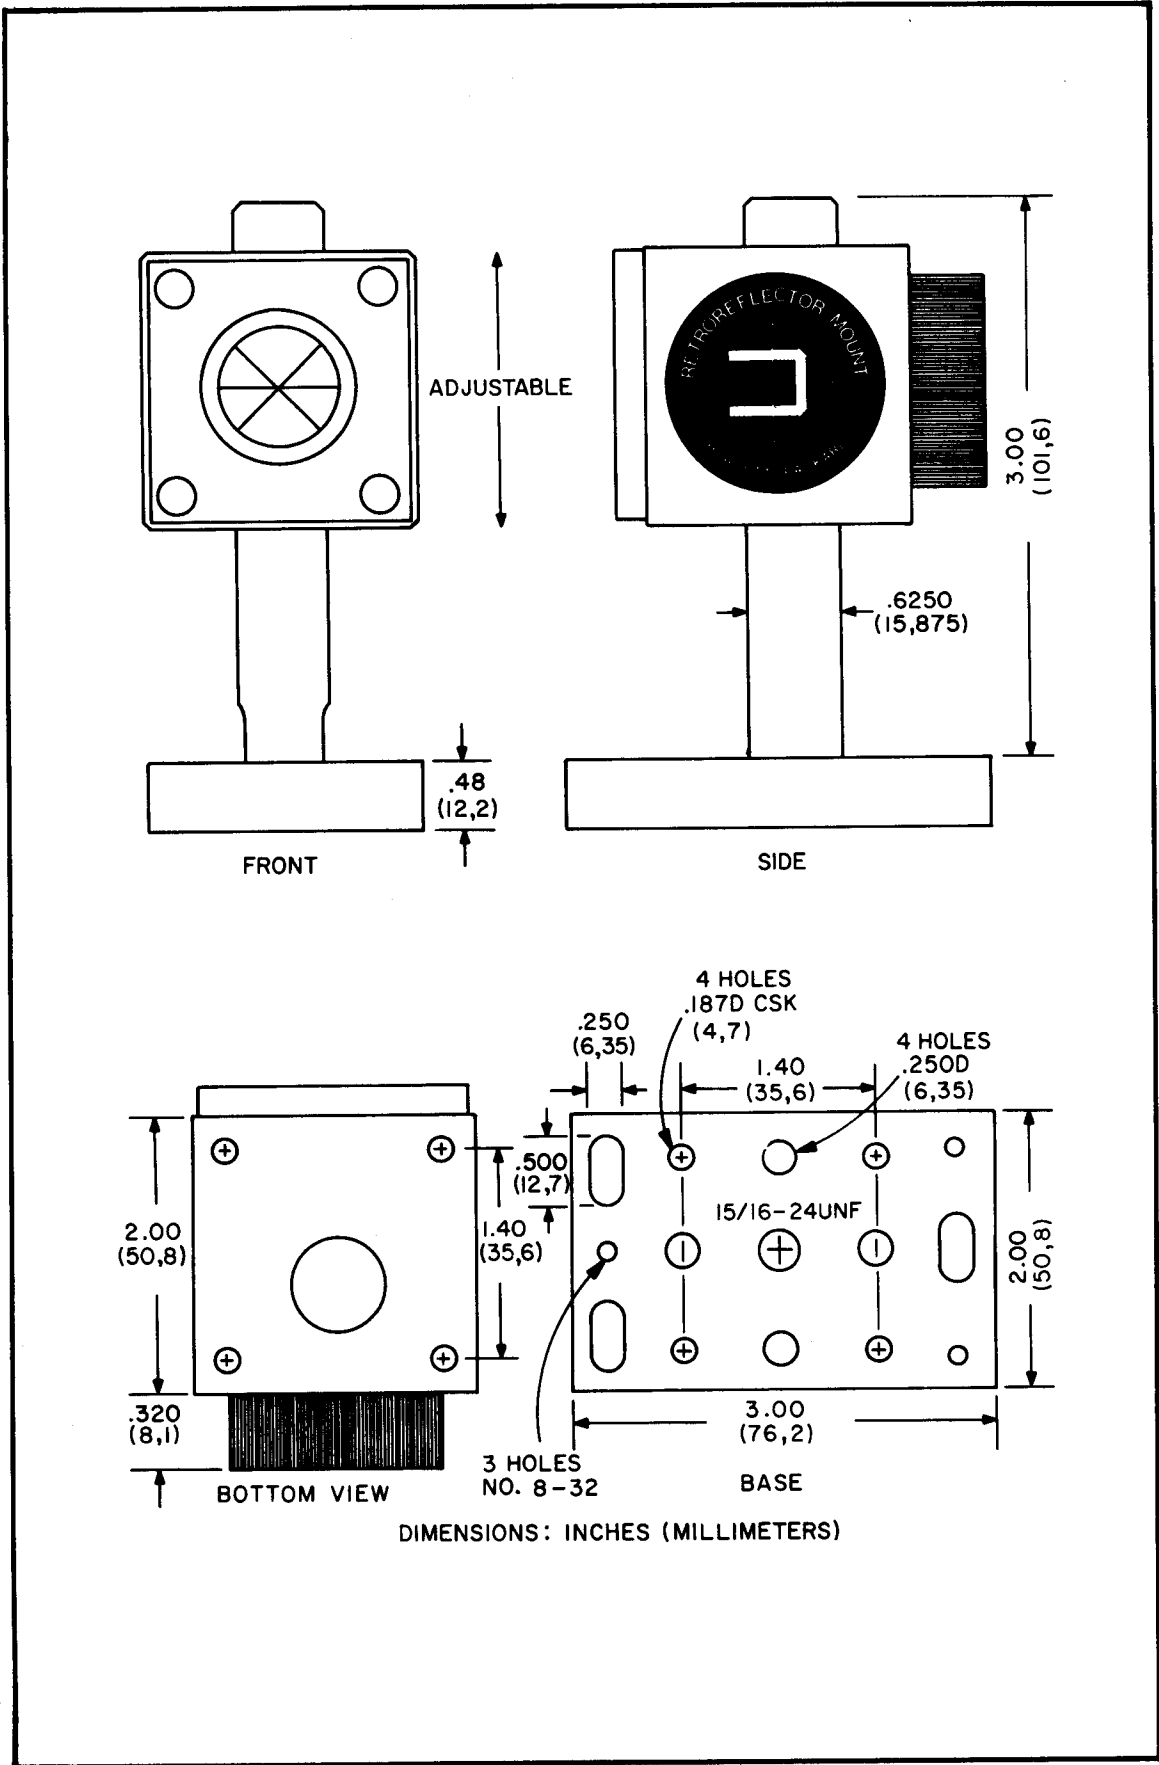

Figure 3. Dimensions of 10556A Retroreflector (Cube Corner)

DIMENSIONS : INCHES (MILLIMETERS)

Figure 4. Parts Identification of 10550B Laser Reflector, Mount, Base and Stand

HEWLETT · PACKARD

ELECTRONIC INSTRUMENTATION SALES AND SERVICE