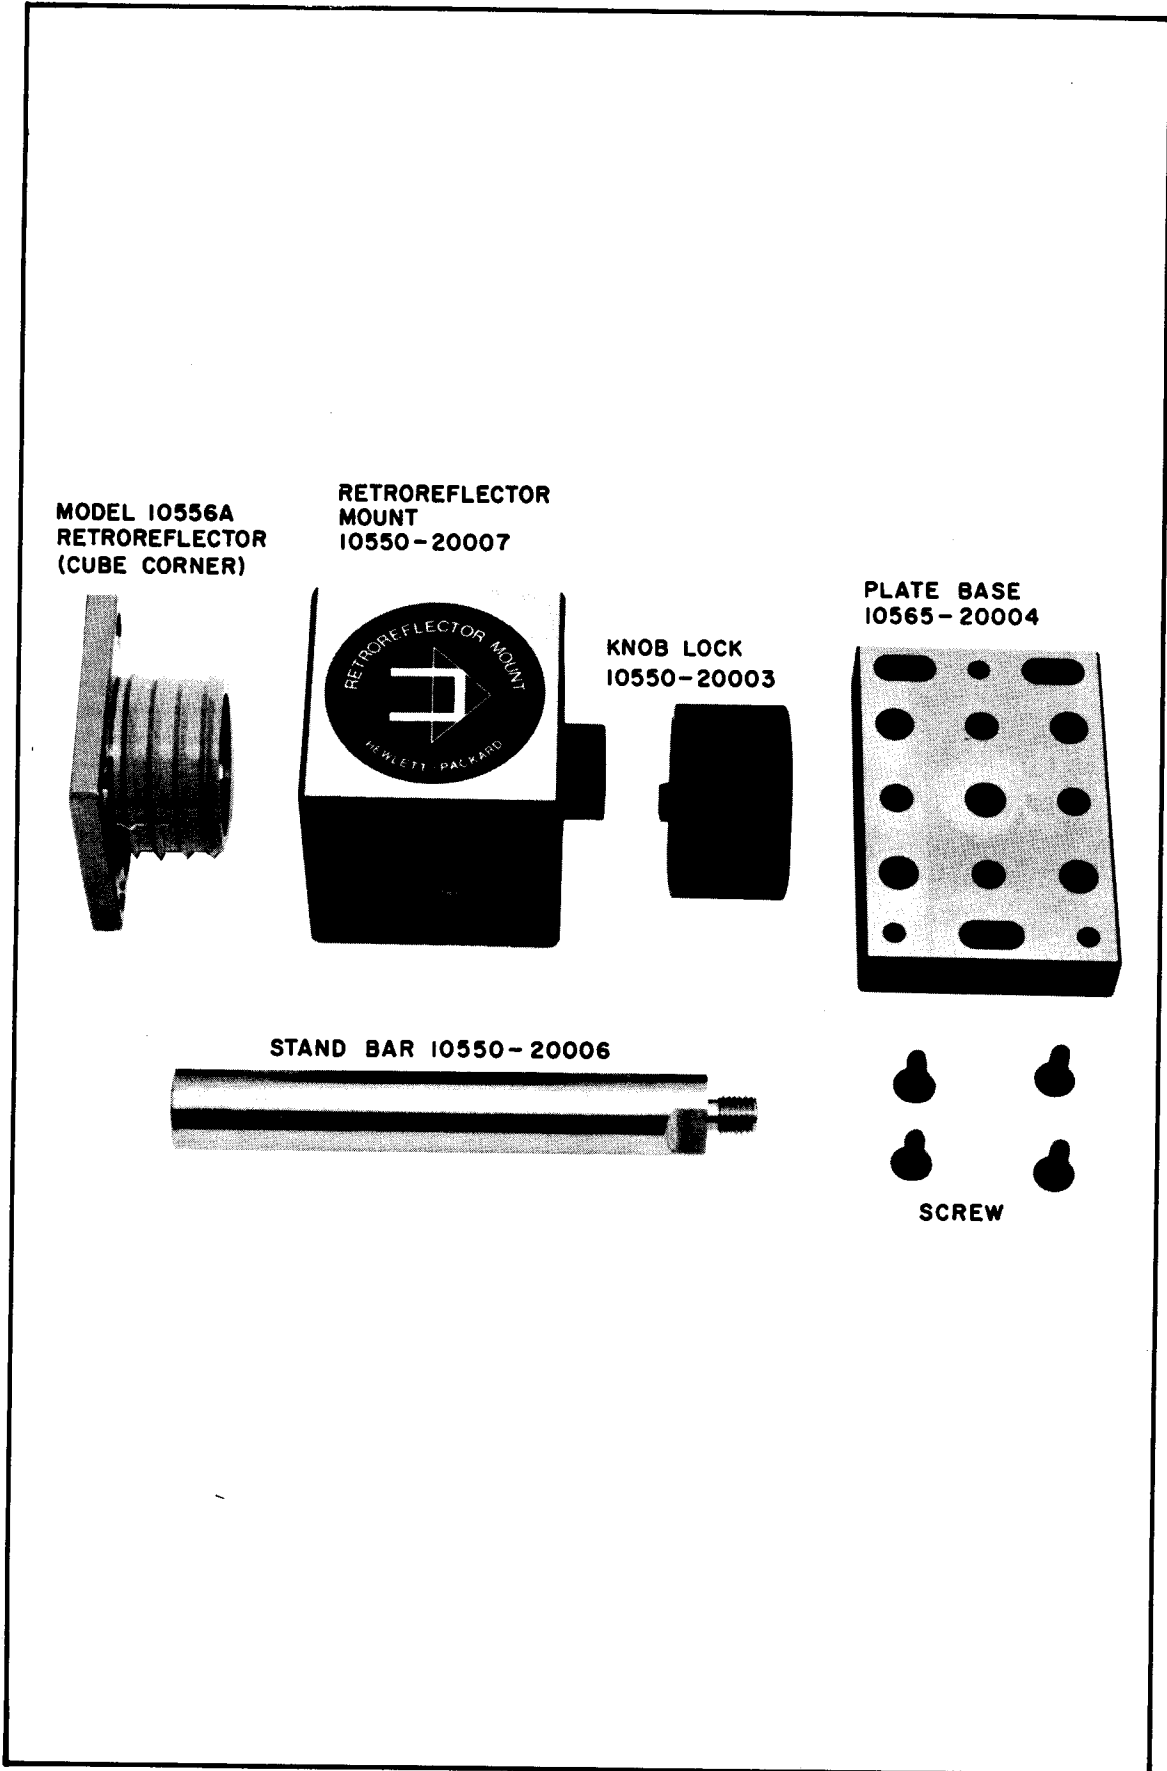

Figure 4. Parts Identification of 10550B Laser Reflector, Mount, Base and Stand